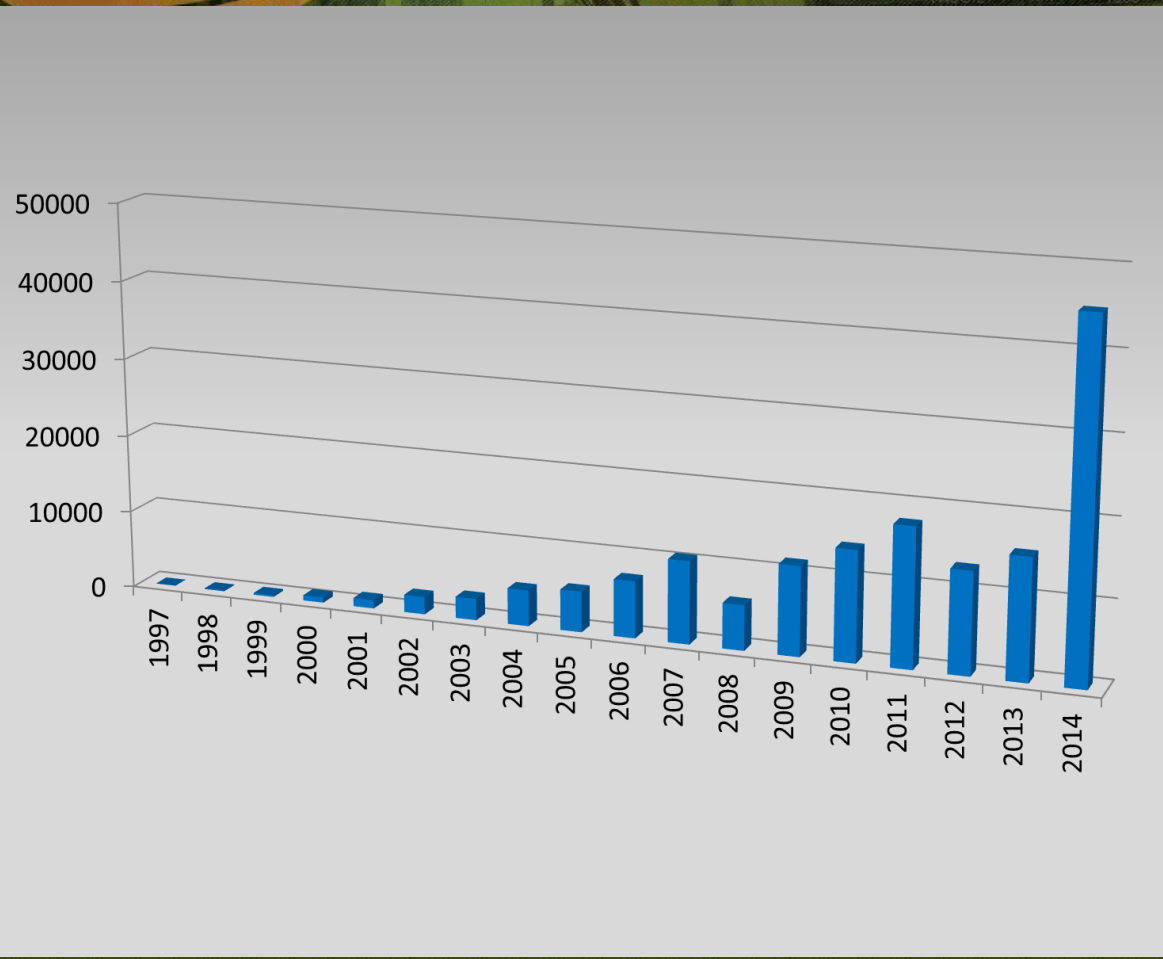

AREA	21756
PERIMETER	8248
PARL_ID	111027
AREA_INFEET	23222748E+04
LINK	1110270
ID	0
ACRES	57975.68E+01
FLAG	1-009
ADDRESS	367 SUMMER ST
CDDB	1
OWNER1	FAMILY BANK
OWNER2	C/O FAMILY BANK ATTN M P
OCCUP	N
FRM LANDUS	341
TOTAL	339100
YR BUILT	1985

Cascaded Landsat7 from OnEarth

cities