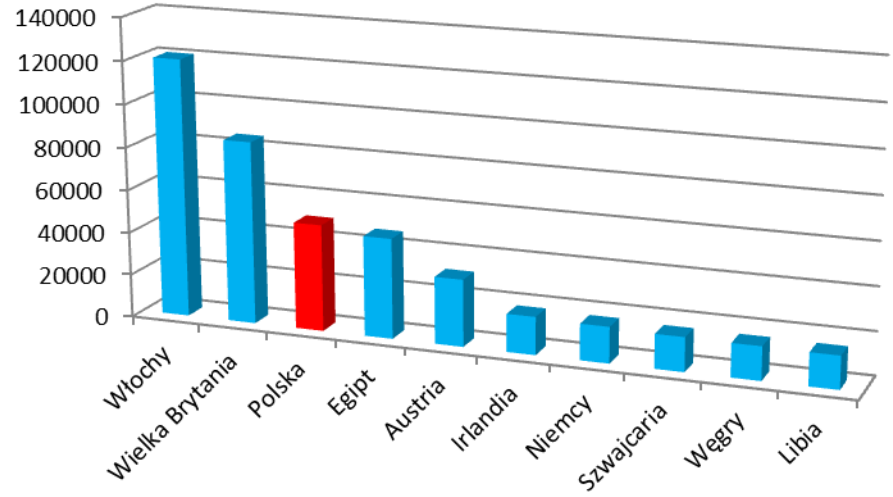

AREA	21755
PERIMETER	8248
PARL	111027
PARL_ID	25222748E+04
AREAINFO	1110270
LINK	0
ID	5790569E+01
ACRES	1.009
FLAG	367 SUMMER ST
ADDRESS	1
CODE	FAMILY BANK
OWNER1	C/O FAMILY BANK ATTN M F
OWNER2	N
OCCUP	341
FRM LAND USE	309100
TOTAL	1305
YR BUILT	5000
LANDSET	0
CODE	0

Cascaded Landsat7 from OnEarth